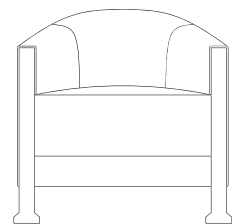

49 - 51 CHEVAL PLACE, KNIGHTSBRIDGE, LONDON, SW7 1EW

+44 (0) 207 349 6620 | TAYLORHOWES.CO.UK

© ALL DESIGNS ARE PROTECTED BY COPYRIGHT LAWS OF THE UNITED KINGDOM AND EUROPE.