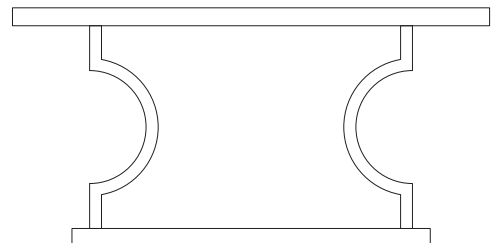

SPECIFICATIONS

Rectangular console
Charcoal degradee leaf for top and base, black mahogany for base

Finish
Available in grey dégradé and blue dégradé

DIMENSIONS

W160xD38xH80cm

LEAD TIME

14 - 16 Weeks + shipping