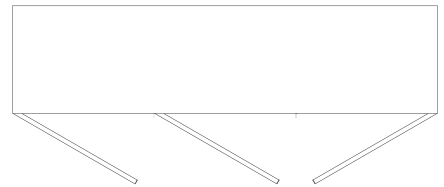

49 - 51 CHEVAL PLACE, KNIGHTSBRIDGE, LONDON, SW7 1EW

+44 (0) 207 349 6620 | TAYLORHOWES.CO.UK

© ALL DESIGNS ARE PROTECTED BY COPYRIGHT LAWS OF THE UNITED KINGDOM AND EUROPE.