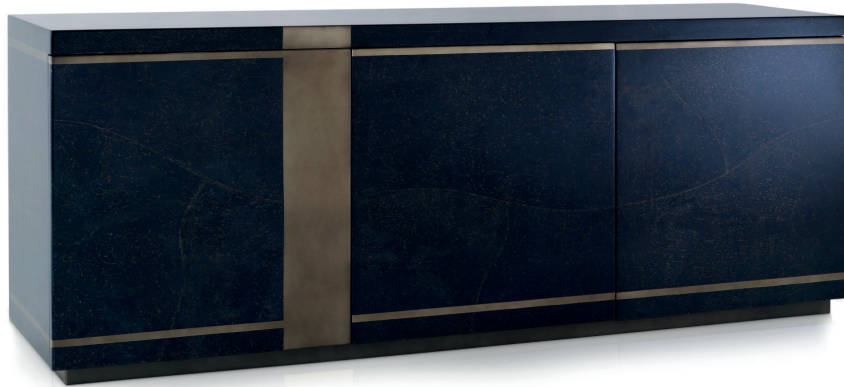

TAYLOR HOWES

LONDON

COLLECTION | "LOVE AT DUSK" 2018

INDIGO SKIES CABINET

Exquisitely crafted by artisans, this impressive sideboard is characterised by its deep indigo blue and star-like clusters of gold- shaded Ombré finish. The long design standing on an elevated plinth, features subtle metallic pewter leaf detailing, bringing a further layer of understated sophistication to the piece. Three-doors open to reveal double shelf storage within.

SPECIFICATIONS

Sideboard in Taylor Howes blue parchment
Stripes detail in pewter leaf

FINISHES

Available in TH blue and Acero parchment

DIMENSIONS

W190xD48xH90cm

Overall dimensions with rubber feet H93cm

LEAD TIME