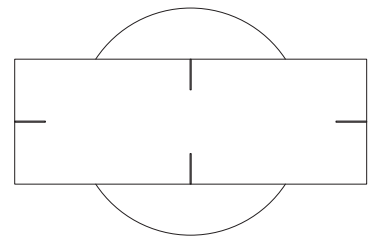

SPECIFICATIONS

Rectangular table in parchment and pewter leaf details.

Round table in pewter leaf.

FINISH

Rectangular table available in TH blue and Smokey grey parchment

DIMENSIONS

Rectangular W155xD55xH48cm

Round Ø100xH38cm

LEAD TIME

14 - 16 Weeks + shipping

PRODUCT CODE

C1804

49 - 51 CHEVAL PLACE, KNIGHTSBRIDGE, LONDON, SW7 1EW

+44 (0) 207 349 6620 | TAYLORHOWES.CO.UK

© ALL DESIGNS ARE PROTECTED BY COPYRIGHT LAWS OF THE UNITED KINGDOM AND EUROPE.