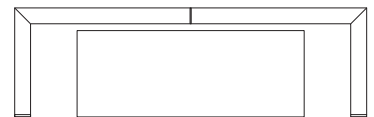

SPECIFICATIONS

Rectangular table in parchment and pewter leaf details.

Round table in pewter leaf.

FINISH

Rectangular table available in TH blue and Smokey grey parchment

DIMENSIONS

Rectangular W155xD55xH48cm

Round Ø100xH38cm

LEAD TIME

14 - 16 Weeks + shipping

PRODUCT CODE

C1804

49 - 51 CHEVAL PLACE, KNIGHTSBRIDGE, LONDON, SW7 1EW

+44 (0) 207 349 6620 | TAYLORHOWES.CO.UK

© ALL DESIGNS ARE PROTECTED BY COPYRIGHT LAWS OF THE UNITED KINGDOM AND EUROPE.