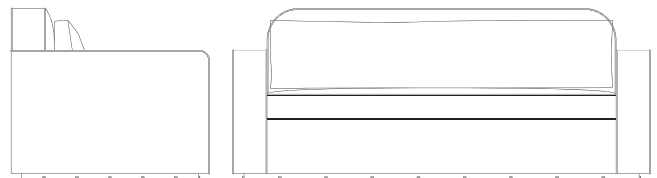

SPECIFICATIONS

Hardwood frame, foam sprung seat and back, feather lumbar back cushion with polished brass plinth

FABRIC

Upholstered in Taylor Howes fabric
COM: 14m (plain fabric)

FINISHES

Plinth available in various metal finishes

DIMENSIONS

W200xD95xH83cm
Seat height 45cm

LEAD TIME

10 - 12 Weeks + shipping

PRODUCT CODE

U1801

49 - 51 CHEVAL PLACE, KNIGHTSBRIDGE, LONDON, SW7 1EW

+44 (0) 207 349 6620 | TAYLORHOWES.CO.UK