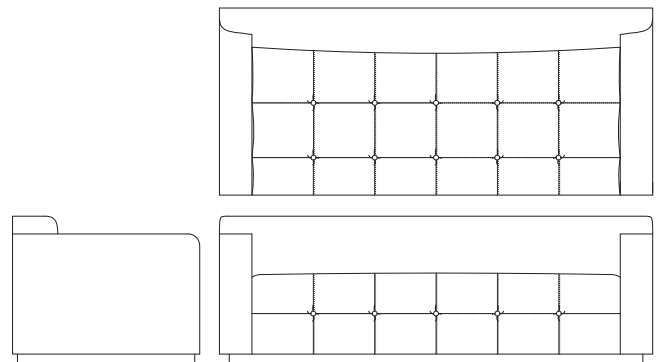

DIMENSIONS

W220xD95xH75cm
Seat height 45cm

LEAD TIME

10 - 12 Weeks + shipping

PRODUCT CODE

U1802

49 - 51 CHEVAL PLACE, KNIGHTSBRIDGE, LONDON, SW7 1EW

+44 (0) 207 349 6620 | TAYLORHOWES.CO.UK