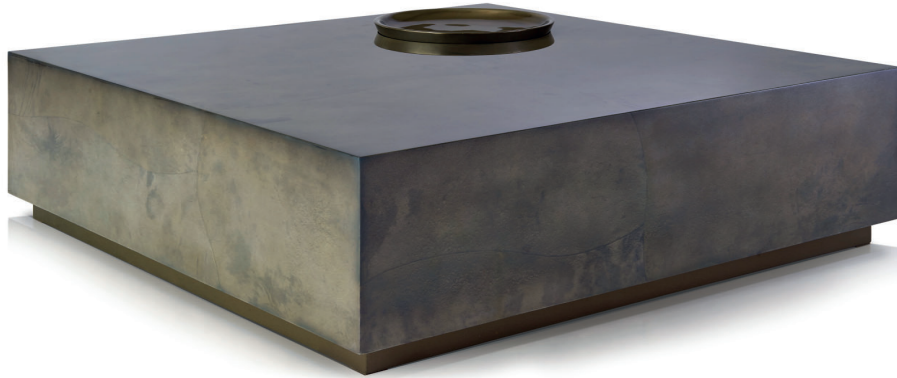

TAYLOR HOWES

LONDON

COLLECTION | "LOVE AT DUSK" 2018

VESPER COFFEE TABLE

More dazzling than its namesake, this chic coffee table is beautifully crafted by master artisans and features an inset, sculptural bowl and trims in metallic pewter leaf. The ever-classic aesthetic is beautifully finished with hand-crafted Parchment in Midnight Blue or Moon Shadow Grey.

SPECIFICATIONS

Square coffee table
Parchment top and pewter leaf base and bowl

FINISH

Top available in Navy blue and Acero light

DIMENSIONS

W125xD125xH43cm

LEAD TIME

14 - 16 Weeks + shipping

PRODUCT CODE

C1803